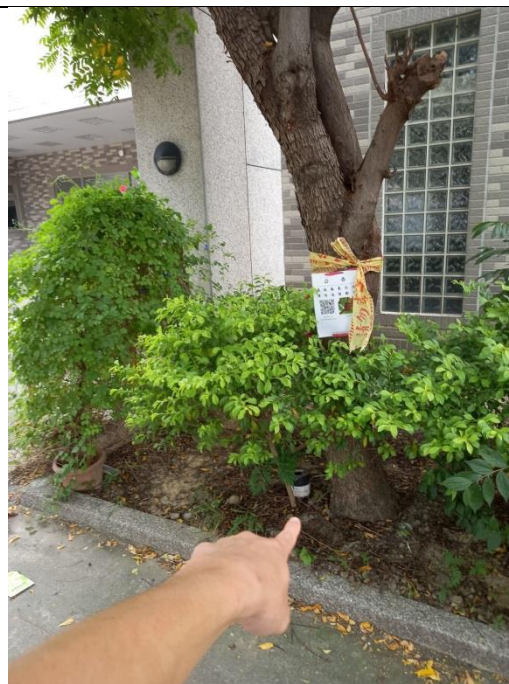

*桶子被翻倒

表二、風險評估表

表三、誘卵桶佈設地點照片

| 誘卵桶編號 | 位置概述 | 照片 |
|--------|-------------|--|
| NCHU01 | 女宿服務中心外洗手台邊 |  |
| NCHU02 | 教職員宿舍外水溝邊 |  |

| | | |
|--------|-----------|--|
| NCHU03 | 舊理工大樓內草叢 |  A photograph showing a dense thicket of green bushes and plants. In the foreground, a bicycle is partially visible. A small black and white container is circled in red, indicating the collection site. The background shows a building structure. |
| NCHU04 | 食品科技大樓外草叢 |  A photograph of a bush area next to a large tree trunk. A small black and white container is circled in red, indicating the collection site. A hand is visible in the foreground, pointing towards the container. |
| NCHU05 | 森林系館外木棧道 |  A photograph showing a wooden walkway or path surrounded by large, thick tree roots and dense vegetation. The ground is covered with dry leaves and twigs. |

NCHU06

土木大樓門外樹叢後

NCHU07

機械系館後樹叢

NCHU08

作物科學大樓後門旁樹叢後

| | | |
|--------|----------------|--|
| NCHU09 | 惠孫堂周圍接近圓廳草叢裡 |  A photograph showing a person's hand with a black watch pointing towards a dense thicket of green plants in a garden area. The plants are situated near a path and a building. |
| NCHU10 | 農環大樓後方園藝系示範園區外 |  A photograph showing a close-up of green plants behind a chain-link fence. A red circle highlights a specific area where a small black object is visible among the foliage. A yellow horizontal bar is also visible in the foreground. |
| NCHU11 | 溫室草叢及冷氣下方 |  A photograph showing green plants growing near a building's exterior wall and concrete steps. The plants are situated in a shaded area, possibly under a greenhouse or near an air conditioning unit. |

NCHU12

圖書館後方樹下

NCHU13

排球場後靠康堤樹木間

NCHU14

動物醫學研究中心門口外樹叢

| | | |
|---------------|----------------------|--|
| <p>NCHU15</p> | <p>雲平樓旁靠圖書館側灌木叢中</p> |  |
| <p>NCHU16</p> | <p>男宿義齋門口變葉木後</p> |  |
| <p>NCHU17</p> | <p>男宿智齋後門出來右手邊草叢</p> |  |
| <p>NCHU18</p> | <p>生命科學院門口</p> |  |

NCHU19

綜合教學大樓接近機車場門口旁

NCHU20

人文大樓正門出來右手邊草叢