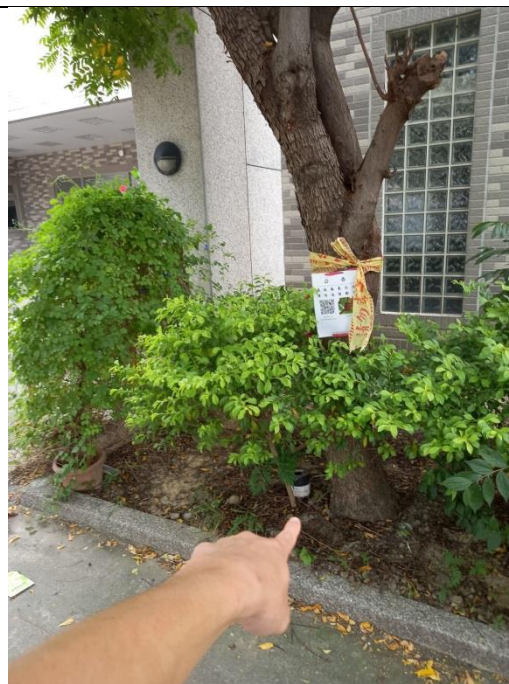

*桶子被翻倒

表二、風險評估表

表三、誘卵桶佈設地點照片

誘卵桶編號	位置概述	照片
NCHU01	女宿服務中心外洗手台邊	
NCHU02	教職員宿舍外水溝邊	

NCHU03	舊理工大樓內草叢	 A photograph showing a dense thicket of green bushes and plants. In the foreground, a bicycle is partially visible. A small black and white container is circled in red, indicating the collection site. The background shows a building structure.
NCHU04	食品科技大樓外草叢	 A photograph of a bush area next to a large tree trunk. A small black and white container is circled in red, and a hand is pointing towards it. The background shows a building and other trees.
NCHU05	森林系館外木棧道	 A photograph of a wooden walkway or path surrounded by large tree roots and dense vegetation. The ground is covered with dry leaves and twigs.

NCHU06

土木大樓門外樹叢後

NCHU07

機械系館後樹叢

NCHU08

作物科學大樓後門旁樹叢後

NCHU09	惠孫堂周圍接近圓廳草叢裡	
NCHU10	農環大樓後方園藝系示範園區外	
NCHU11	溫室草叢及冷氣下方	

NCHU12

圖書館後方樹下

NCHU13

排球場後靠康堤樹木間

NCHU14

動物醫學研究中心門口外樹叢

NCHU15	雲平樓旁靠圖書館側灌木叢中	
NCHU16	男宿義齋門口變葉木後	
NCHU17	男宿智齋後門出來右手邊草叢	
NCHU18	生命科學院門口	

NCHU19

綜合教學大樓接近機車場門口旁